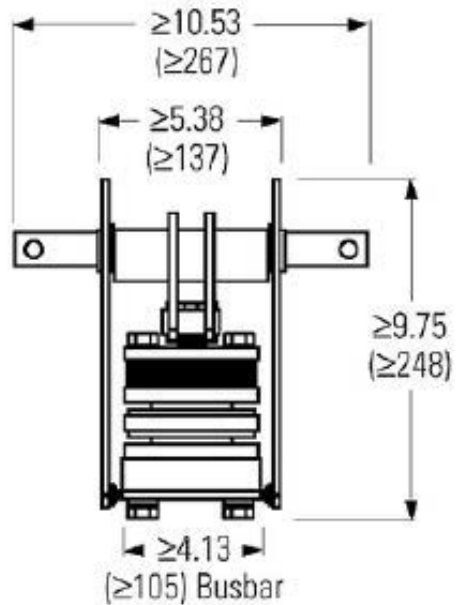

# Technical Specifications

## Fixed Vacuum Contact Switches

Note: All diagrams have both inch and metric measurements. Metric are in parentheses.

1.

2.

3.

4.